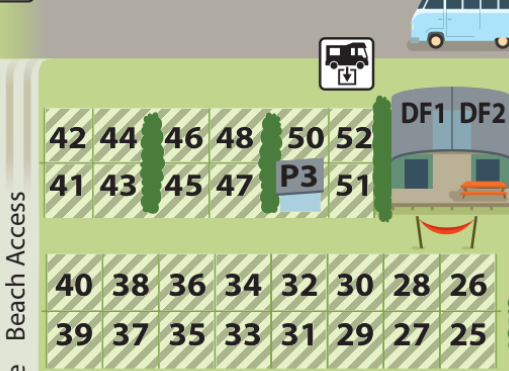

Pool

OFFICE

Appleton Rd

DF1 DF2

DF3 DF4

C3 B3 C4  
C1 C2

C5 Family Cabin 75 77

HC1 HC2